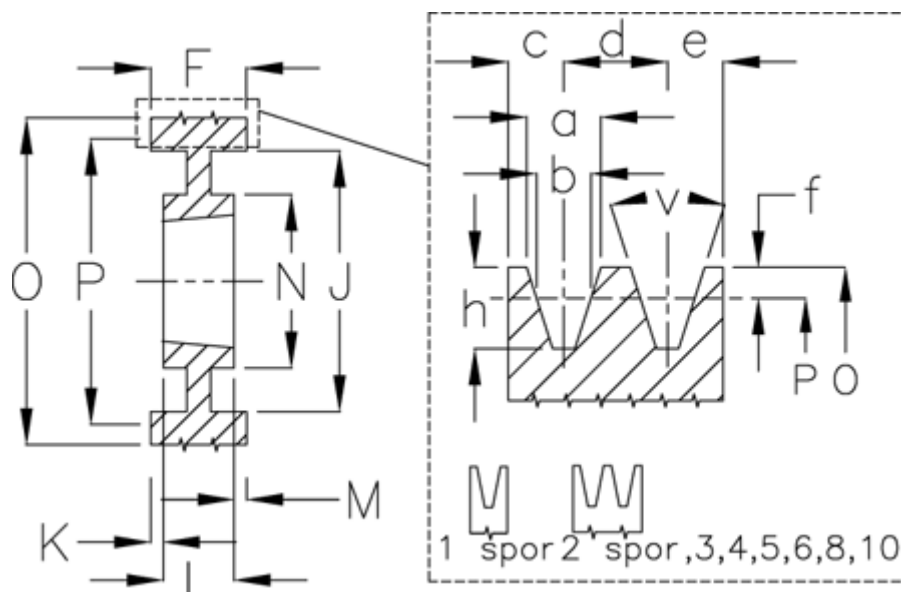

Article number: 604111030008

Description: V-belt pulley SPB 300/8 TL3535

Measures

a	= 16.3	F	= 158	Number of grooves	= 8
b	= 14.0	For bush	= 3535	O	= 307.0
Bush \varnothing max	= 90	h	= 17.5	P	= 300
c	= 12.5	J	= 257	Type	= SPB
d	= 19.0	K	= 34,5	v (degrees)	= 38
e	= 12.5	L	= 89		
E	= 25	m	= 34,5		
f	= 3.5	N	= 175		